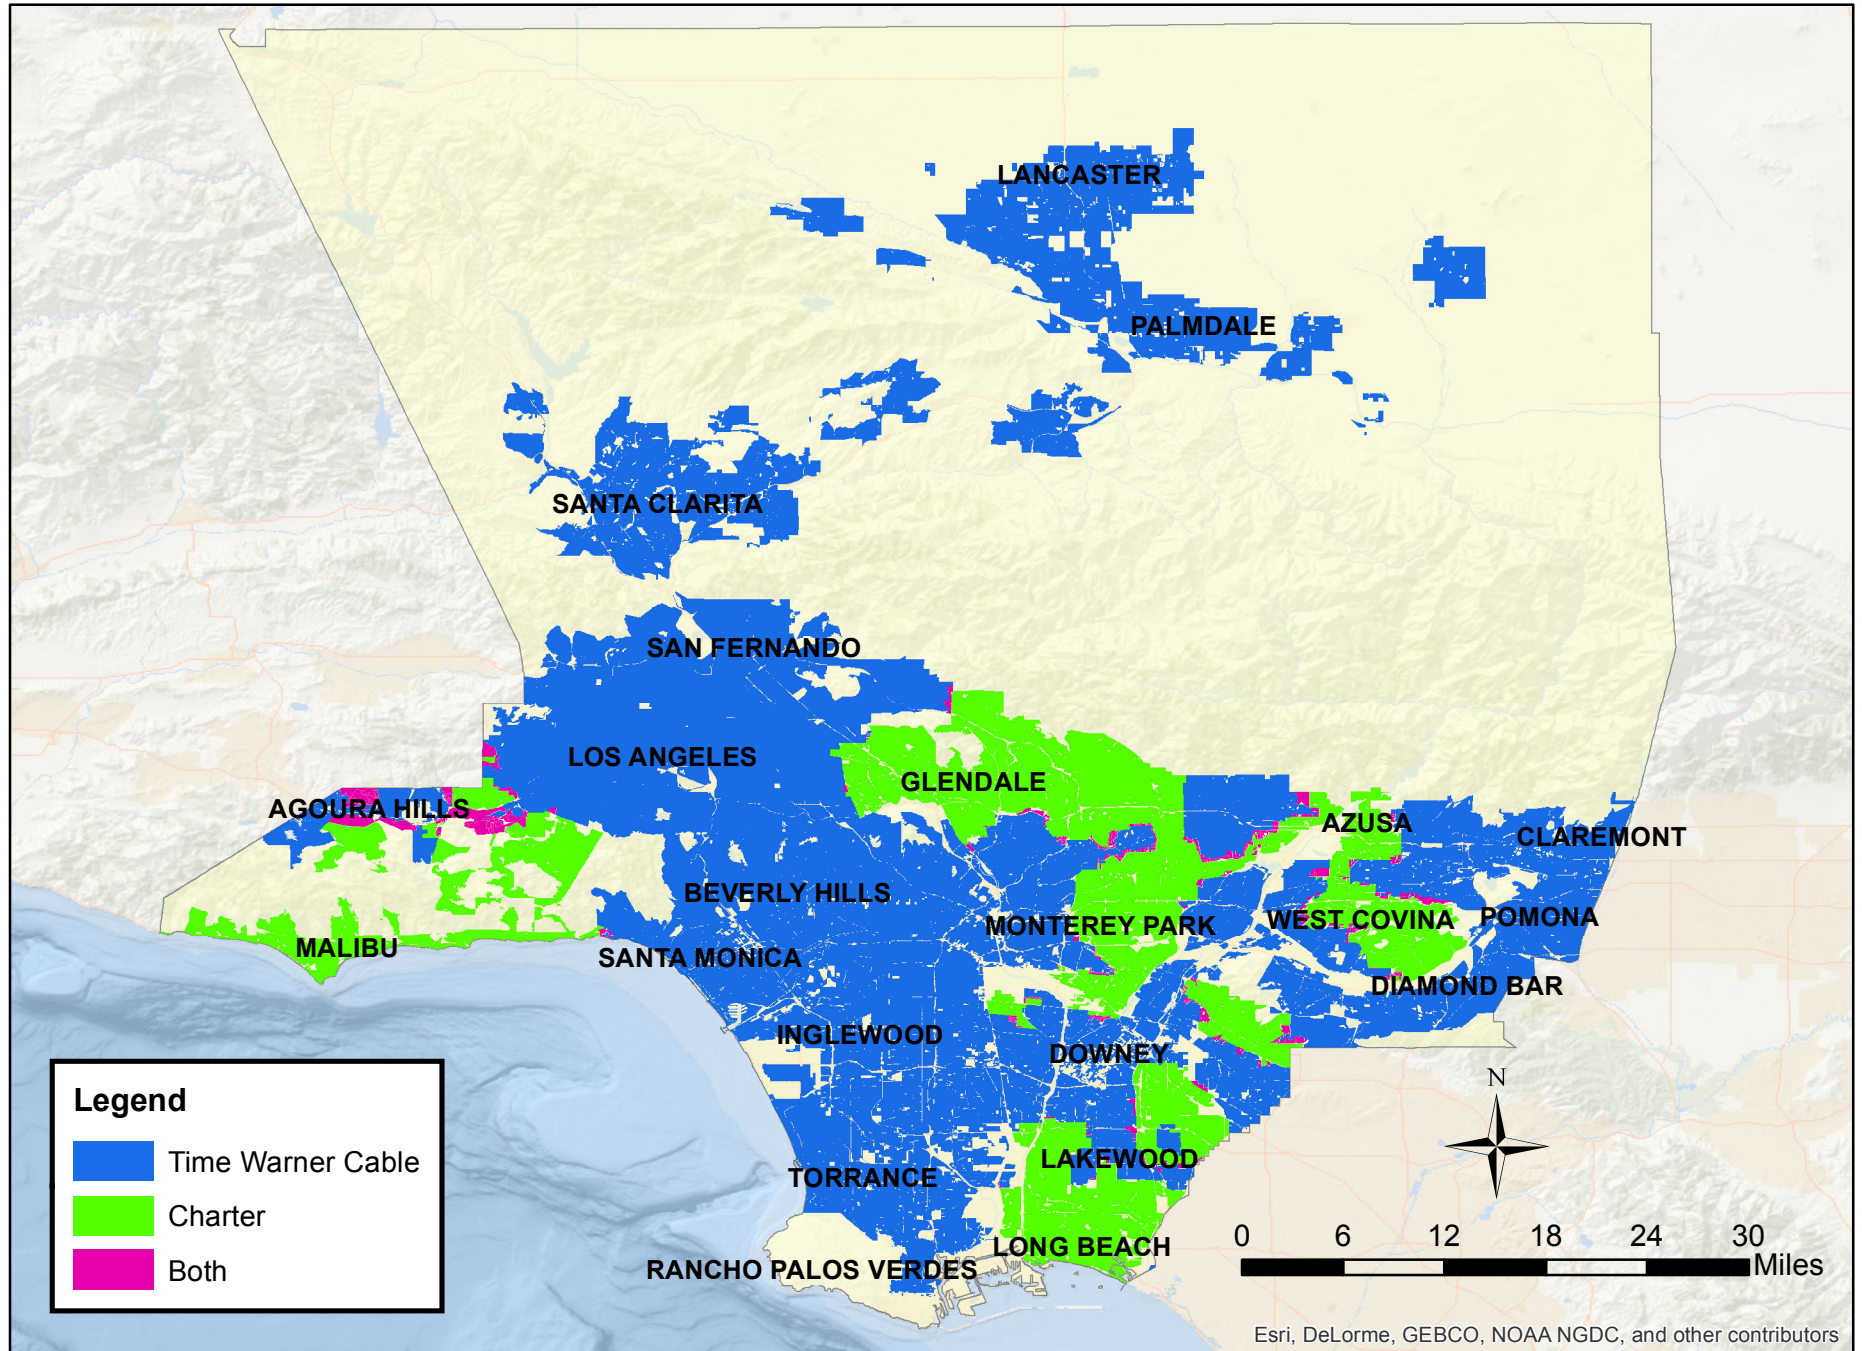

# Time Warner Cable and Charter Footprints Los Angeles County

# Comcast's Proposed Footprint Los Angeles County

Esri, DeLorme, GEBCO, NOAA NGDC, and other contributors

# Comcast's Proposed Footprint

## Residential Providers Offering 25 Mbps+ Internet Service