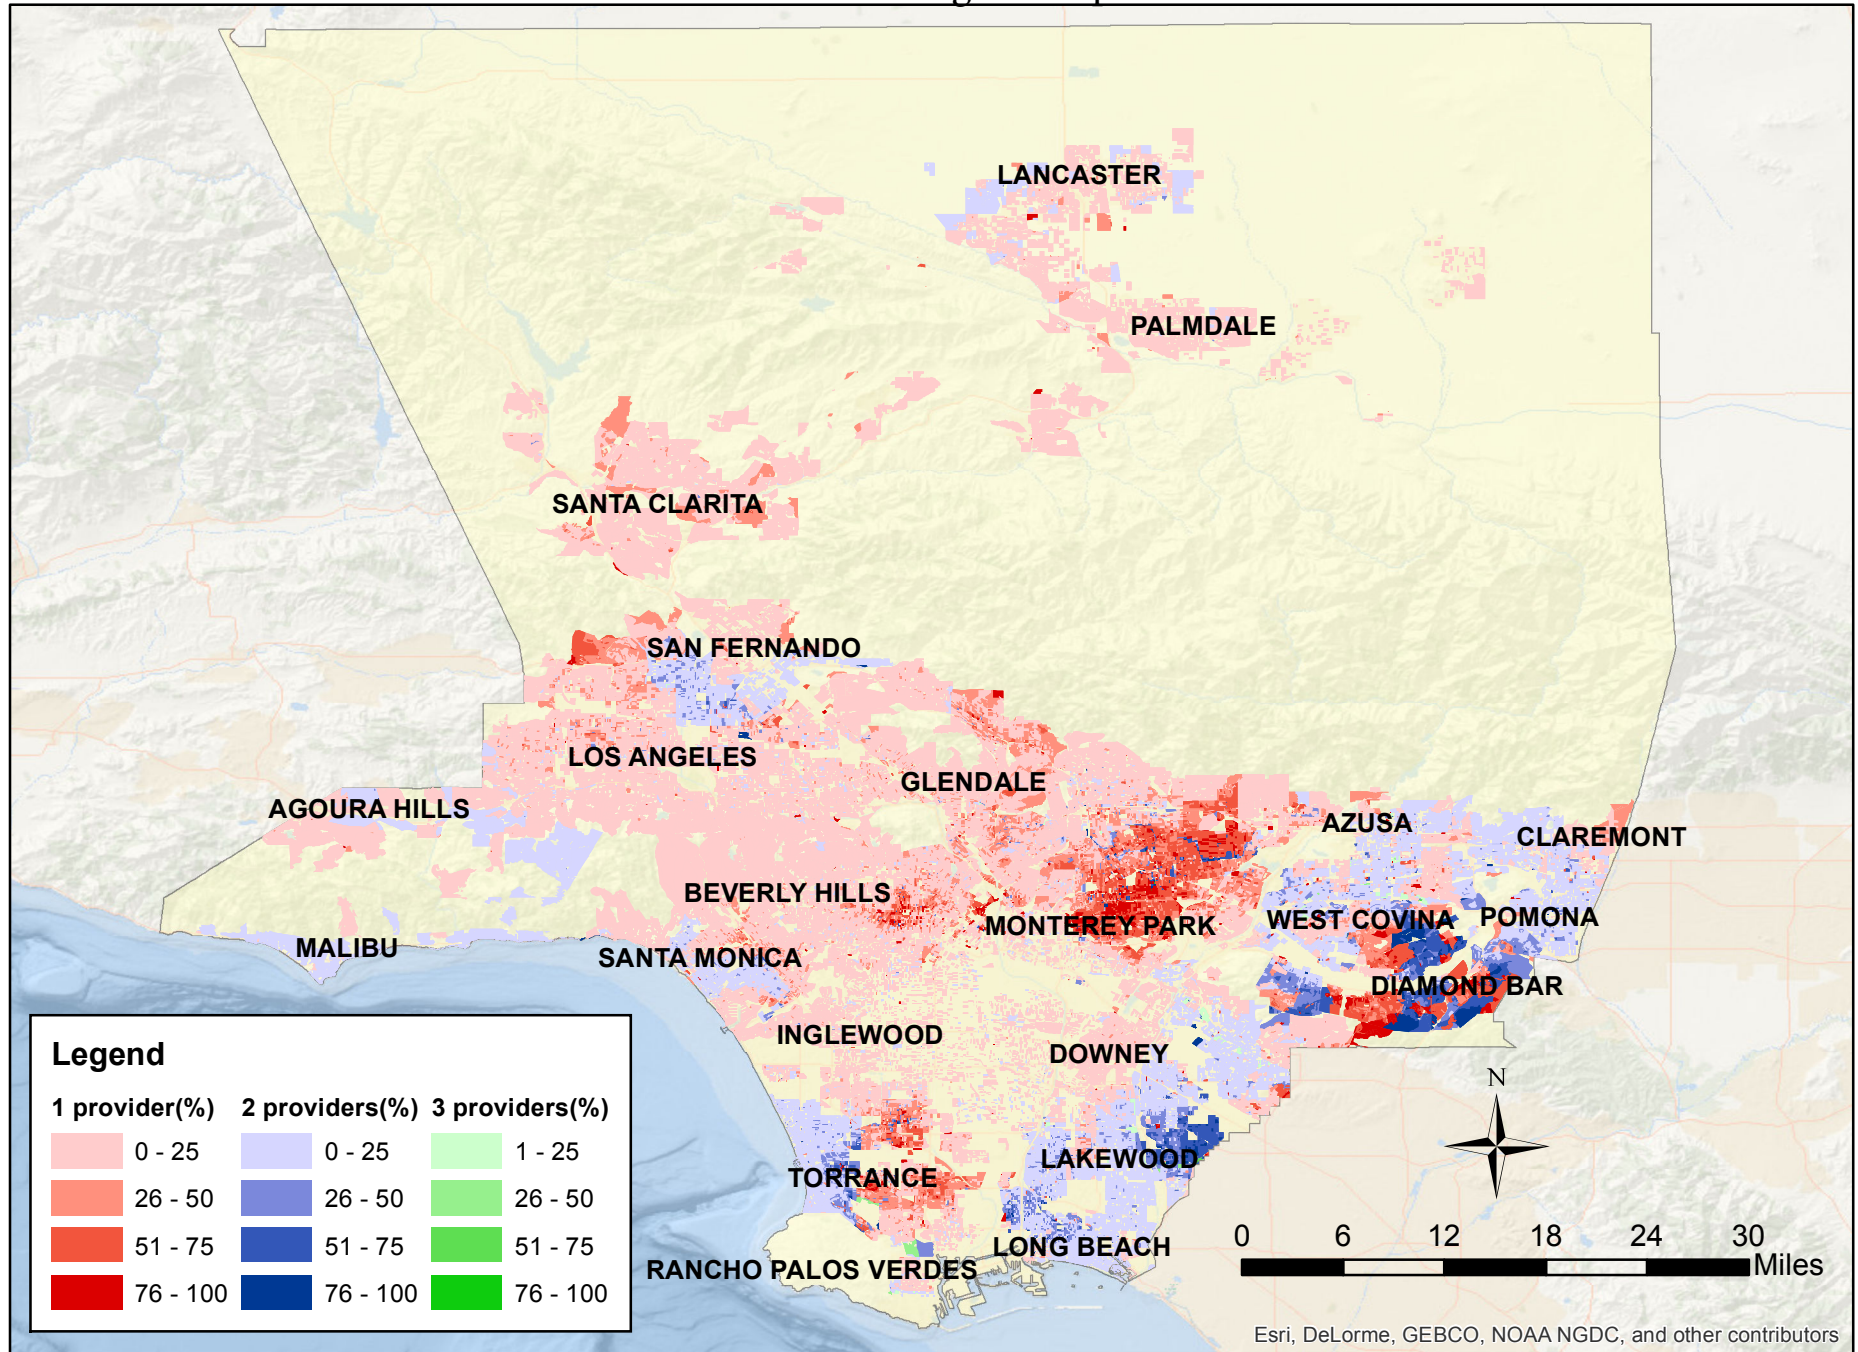

Asian Population in Comcast's Proposed Footprint Residential Providers Offering 25 Mbps+ Internet Service

Percent of Population in Census Block