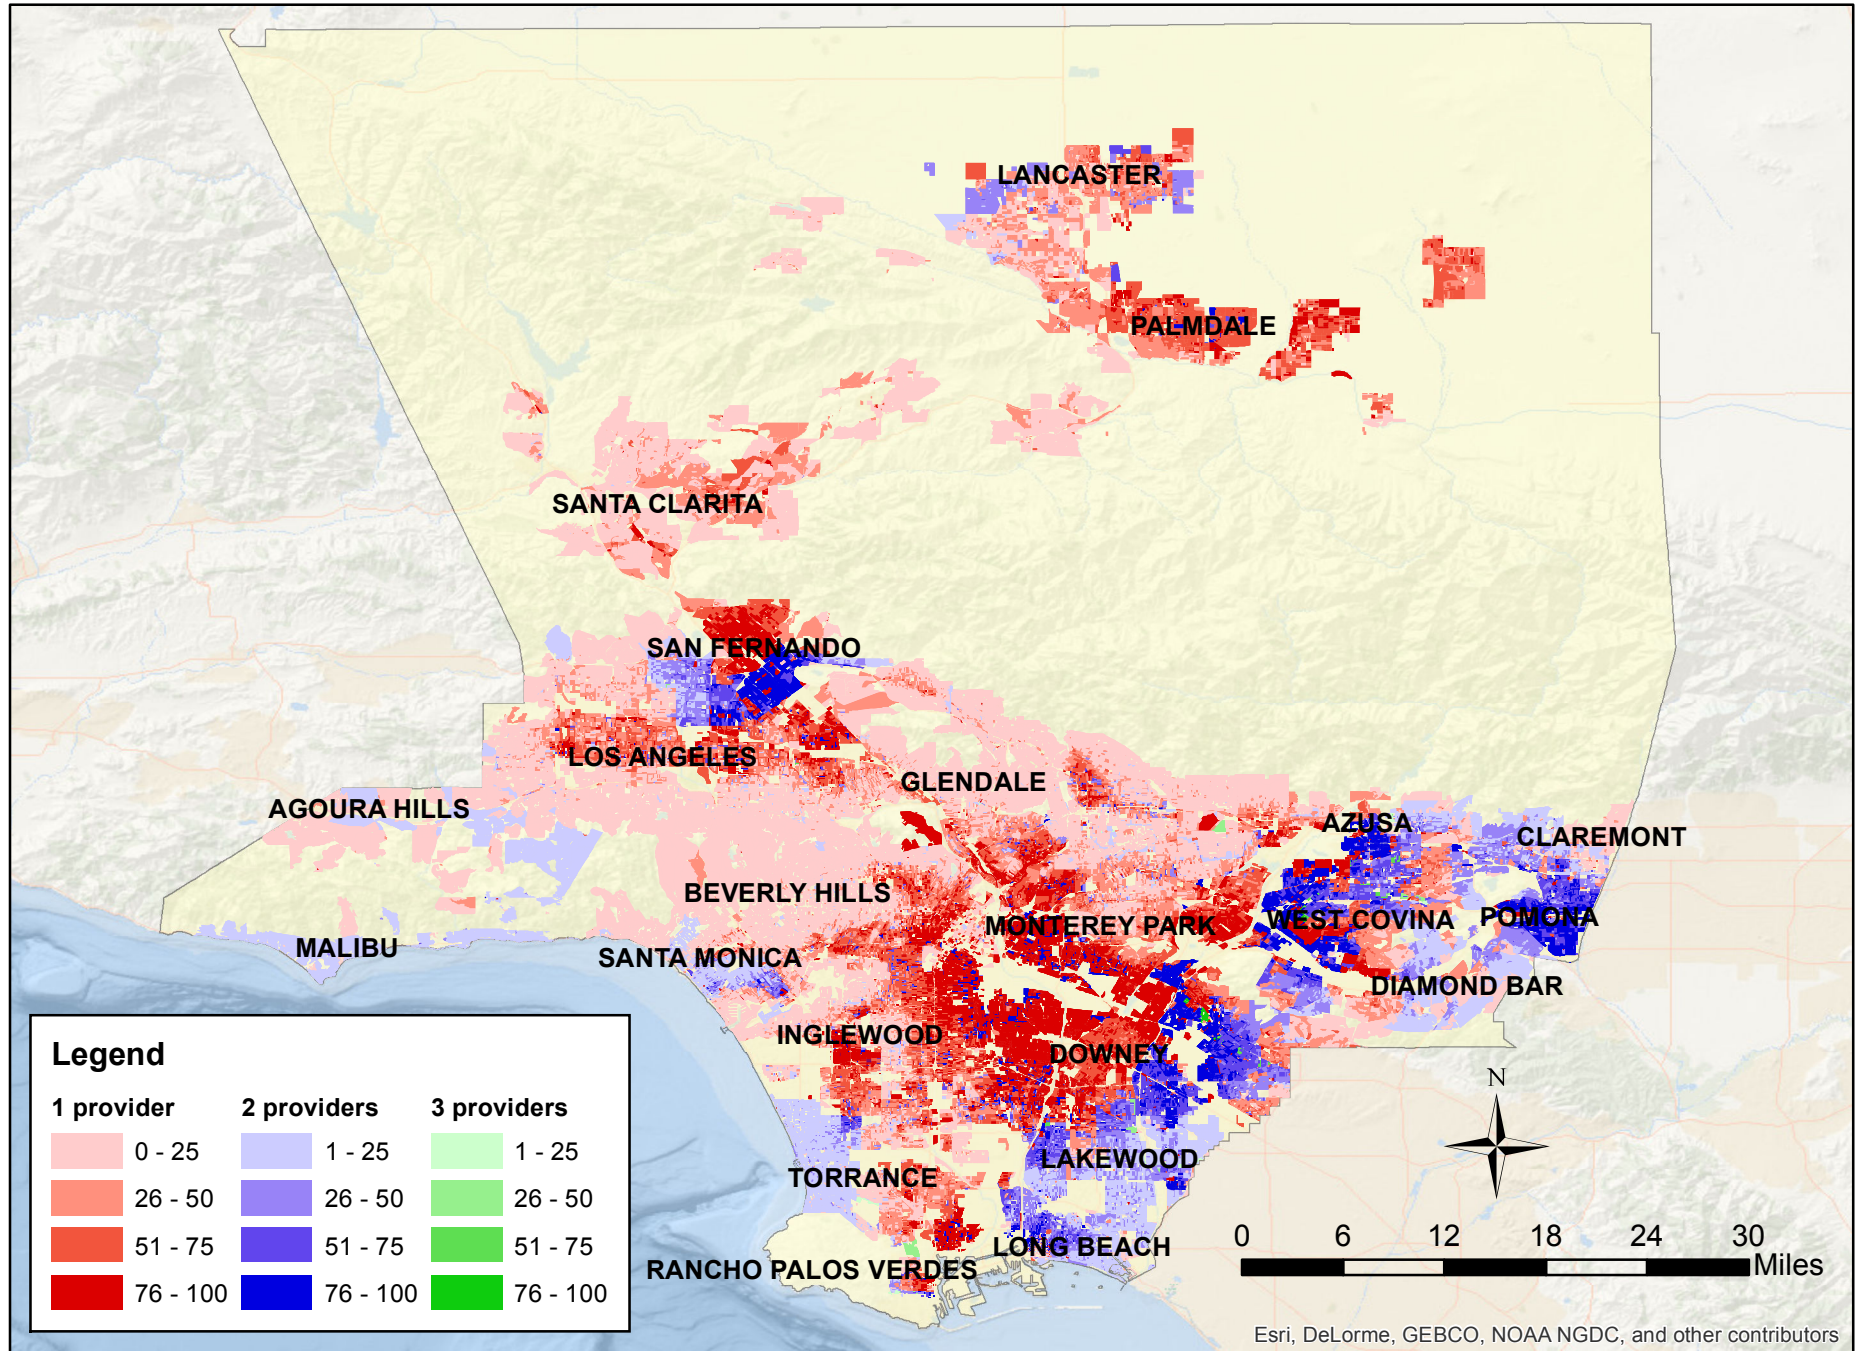

Latino or Hispanic Population in Comcast's Proposed Footprint

Residential Providers Offering 25 Mbps+ Internet Service

Percent of Population in Census Block